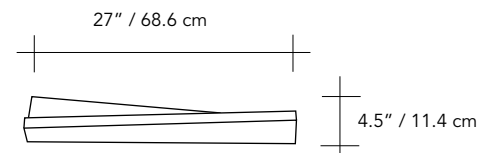

SCALAR 500

WALL SCONCE

SCALAR sconces provide the space planner with flexible, adaptable design options, to create dynamic and personalized home or work environments. SCALAR fixtures marry residential design qualities with high technical performance, including energy efficiency and environmental integration. Energy-efficient Biax lamps for maximum light output.

Low glare and high quality patterns of distribution for computer-based workplaces.

DESIGN TIP

Ideal for corridors. Layouts can have fixtures at various alignments and angles giving a playful appearance.

TECHNICAL DATA

TYPE	Wall sconce
APPLICATION	Hospitality, Commercial, Residential, Condo
LIGHT EMISSION	Up and down
MATERIALS	Natural perforated aluminum, acrylic diffuser
COLOUR	White
SAME FAMILY	Single direct/indirect, double direct/indirect, wall sconce
ASSEMBLY	None
LIGHT SOURCE	One twin tube 40w or 50w PL-L lamp (not included)
BALLAST	Energy Star ballast
DIMENSIONS	27 x 4 x 4.5 in. (68.6 x 10.2 x 11.4 cm)
ADA COMPLIANT	Yes
RECYCLABLE	Yes (all materials except the lamp)
OPTIONS	Colour anodizing available and opposite hand versions available