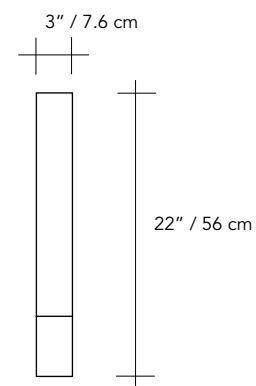

## SABRE 500 SERIES WALL SCONCE

SABRE is a tall linear sconce creating a dramatic silhouette. The SABRE wall sconces juxtapose lenses, reflectors and tinted acrylic sheets to produce unusual optical effects. Illusions of depth and fractured patterns of light and colour shift and dissolve depending on the viewing angle. The lighting is predominately diffuse with areas of sharper focus emanating from the lamp source. Because of the subtle visual vibrations, SABRE invites the viewer to examine the fixture up close.

Partially shielded, yet visible as a ghost, the energy saving compact fluorescent lamp becomes itself an interesting element. The mirrored rear reflector with the partial reflection of the tinted cover multiplies the lamp outline, lending it a hologram-like three-dimensionality.

### TECHNICAL DATA

TYPE	Wall sconce
APPLICATION	Hospitality, Commercial, Residential, Condo
LIGHT EMISSION	Diffuse
MATERIALS	Aluminum, acrylic
COLOUR	Yellows, blues
SAME FAMILY	AURE red, AURE clear, SABRE
ASSEMBLY	None
LIGHT SOURCE	1 x 24 W 2G11 (not included)
BALLAST	Electronic
DIMENSIONS	3 x 3 x 22 in. (7.6 x 7.5 x 56 cm)
ADA COMPLIANT	Yes
RECYCLABLE	Yes (all materials except the lamp)
OPTIONS	Custom combinations of colours, lens combinations and lighting effects available on special order