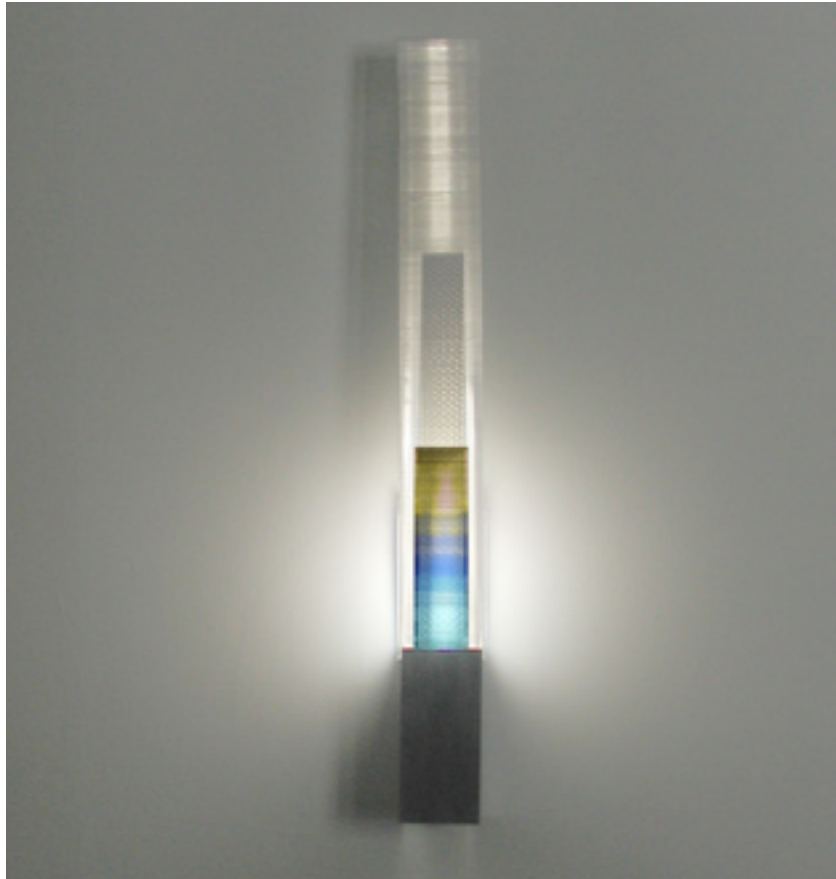

## SABRE 500 SERIES WALL SCONCE

SABRE is a tall linear sconce creating a dramatic silhouette. The SABRE wall sconces juxtapose lenses, reflectors and tinted acrylic sheets to produce unusual optical effects. Illusions of depth and fractured patterns of light and colour shift and dissolve depending on the viewing angle. The lighting is predominately diffuse with areas of sharper focus emanating from the lamp source. Because of the subtle visual vibrations, SABRE invites the viewer to examine the fixture up close.

Partially shielded, yet visible as a ghost, the energy saving compact fluorescent lamp becomes itself an interesting element. The mirrored rear reflector with the partial reflection of the tinted cover multiplies the lamp outline, lending it a hologram-like three-dimensionality.

### DESIGN TIP

Use as an art-piece on the wall in a living room or entry foyer or in multiples in a corridor or feature wall.

### TECHNICAL DATA

TYPE	Wall sconce
APPLICATION	Hospitality, Commercial, Residential, Condo
LIGHT EMISSION	Diffuse
MATERIALS	Aluminum, acrylic
COLOUR	Yellows, blues
SAME FAMILY	AURE red, AURE clear, SABRE
ASSEMBLY	None
LIGHT SOURCE	1 x 24 W 2G11 (not included)
BALLAST	Electronic
DIMENSIONS	3 x 3 x 22 in. (7.6 x 7.5 x 56 cm)
ADA COMPLIANT	Yes
RECYCLABLE	Yes (all materials except the lamp)
OPTIONS	Custom combinations of colours, lens combinations and lighting effects available on special order