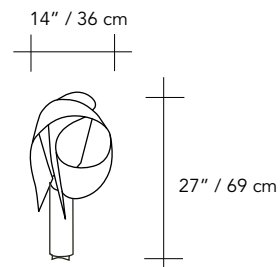

TUBE 100
TABLE

TUBE is a sculptural table light with a flexible shade. The shade is easily reconfigured by simply manipulating the pliable material and fixing it through holder slots. The base emits a floating halo of soft light beneath a translucent tube. The matte white tube glows with a warm light upwards to the shade. It provides a soft illumination for reading or ambient lighting without glare. TUBE gives the user a chance to play with form and light in a way that is open-ended, reversible and fun. Follow the directions or play with the shade material and create your own shape.

TECHNICAL DATA

TYPE	Table lamp
APPLICATION	Residential
LIGHT EMISSION	Diffuse
MATERIALS	Steel, PVC
COLOUR	White
SAME FAMILY	n/a
ASSEMBLY	Assembly of shade – directions included
LIGHT SOURCE	MAX 23 W compact fluorescent (not included)
BALLAST	n/a
DIMENSIONS	approx. 14 x 14 x 27 in. (36 x 36 x 69 cm)
RECYCLABLE	Yes (all materials except the lamp)