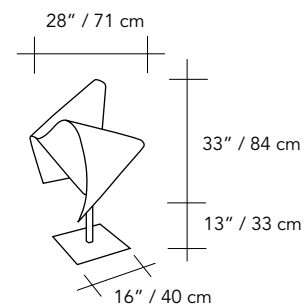

FLO 400

FLOOR

FLO is a large dramatic light sculpture illuminated by 4 fluorescent tubes on the center support. Inspired by the origami-like shapes of the FLX series, FLO steals the show with its flowing asymmetrical shape and beautiful wooden diffuser. The wood grain is visible through the yellow-orange glow.

TECHNICAL DATA

| | |
|----------------|---|
| TYPE | Floor lamp |
| APPLICATION | Hospitality, Residential |
| LIGHT EMISSION | Diffuse |
| MATERIALS | Steel, wood veneer, polycarbonate |
| COLOUR | Natural wood birch |
| CUSTOM | Custom features available to suit client requirements |
| SAME FAMILY | n/a |
| ASSEMBLY | None |
| LIGHT SOURCE | 4 x T5 21 W Fluorescents (not included) |
| BALLAST | n/a |
| DIMENSIONS | approx. 28 x 28 x 46 in. (71 x 71 x 117 cm) |
| RECYCLABLE | Yes (all materials except the lamp) |
| OPTIONS | Suspended version; other shapes possible |