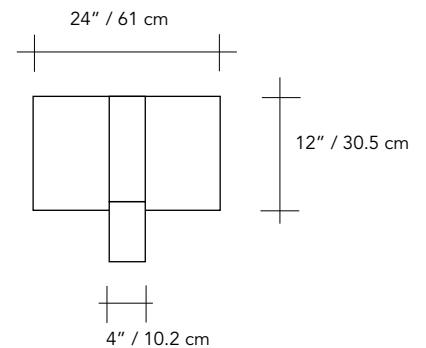

AURE 500 SERIES / A
WALL SCONCE

The AURE wall sconces juxtapose lenses, reflectors and tinted acrylic sheets to produce unusual optical effects. Illusions of depth and fractured patterns of light shift depending on the viewing angle. The lighting is predominately diffuse with areas of sharper focus emanating from the lamp source. Because of the subtle visual vibrations, AURE invites the viewer to examine the fixture up close.

Partially shielded, yet visible as a ghost, the energy saving compact fluorescent lamp becomes itself an interesting element. The mirrored rear reflector with the partial reflection of the tinted cover multiplies the lamp outline, lending it a hologram-like three-dimensionality.

DESIGN TIP

Use as an art-piece on the wall in a living room or entry foyer. AURE fixtures may be grouped to create large arresting wall installations. Please contact us for large-scale custom work.

TECHNICAL DATA

TYPE	Wall sconce
APPLICATION	Hospitality, Commercial, Residential, Condo, feature art work
LIGHT EMISSION	Diffuse - coloured light
MATERIALS	Aluminum, acrylic
COLOUR	Red, light grey - see Options below
SAME FAMILY	SABRE
ASSEMBLY	None
LIGHT SOURCE	2 x 26w quad CFL (not included)
BALLAST	Electronic
DIMENSIONS	24 x 4 x 12 in. (61 x 10.2 x 30.5 cm)
ADA COMPLIANT	Yes
RECYCLABLE	Yes (all materials except the lamp)
OPTIONS	Custom combinations of colours, lens combinations and lighting effects available on special order